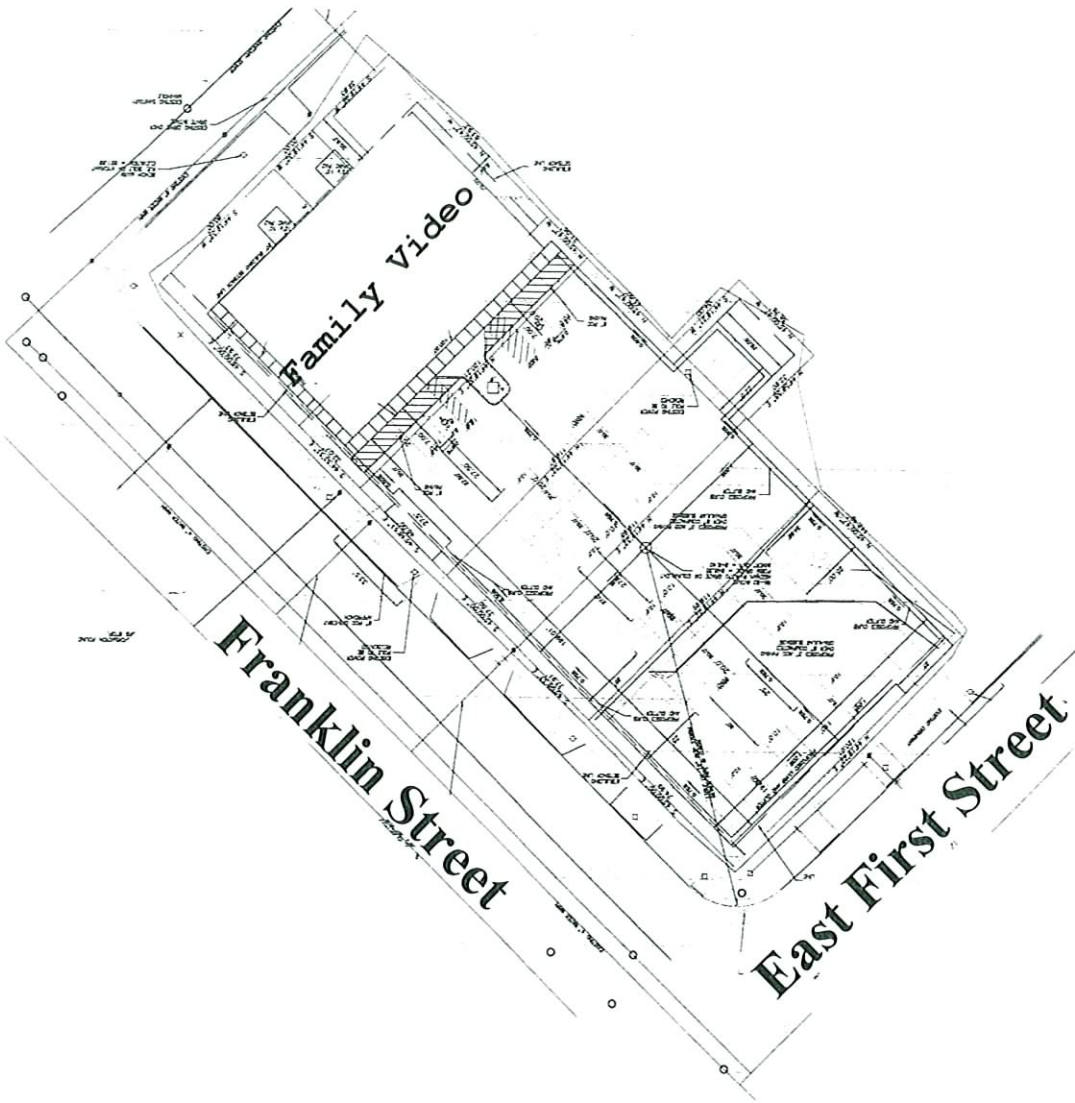

WATERLOO, IA

#308

SITE PLAN
FAMILY VIDEO
EAST 1st STREET AND FRANKLIN STREET
WATERLOO, IOWA

van winkle-jacobs engineering, inc.
1501 technology parkway
cedar falls, iowa - 319-266-5829

02-910

FAMILY VIDEO
SITE PLAN
EAST 1st STREET AND FRANKLIN STREET
WATERLOO, IOWA

Scale: 1/4" = 1'-0"
North Arrow